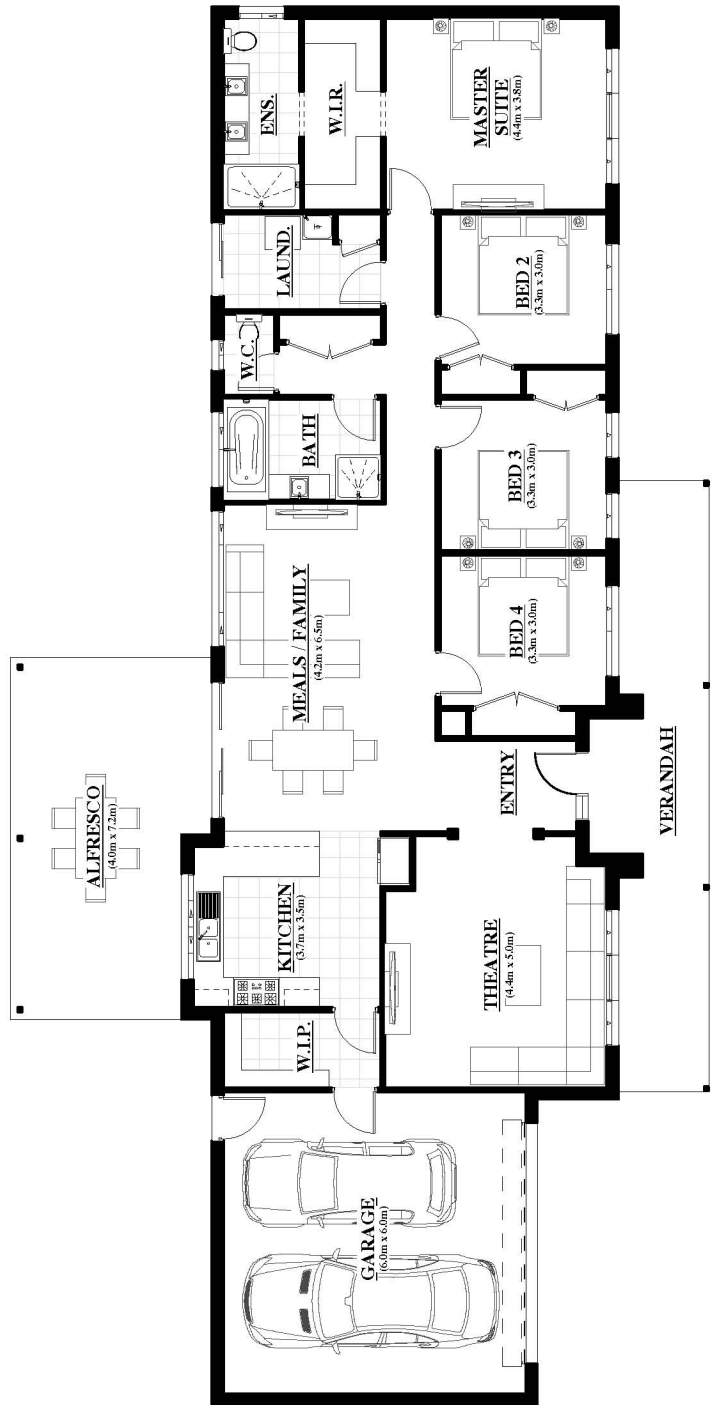

BILLI 190

Country
Range

House Width	
27.82	m
House Length	
8.68	m
Dwelling	
175.68 m ²	18.91 sq
Garage	
40.34 m ²	4.34 sq
Alfresco	
26.59 m ²	2.86 sq
Porch	
23.06 m ²	2.48 sq
Verandah	
0.00 m ²	0.00 sq
Total	
265.67 m ²	28.59 sq

Facades Options.

*Please Discuss with your Sales Consultant.

COLMAC HOMES