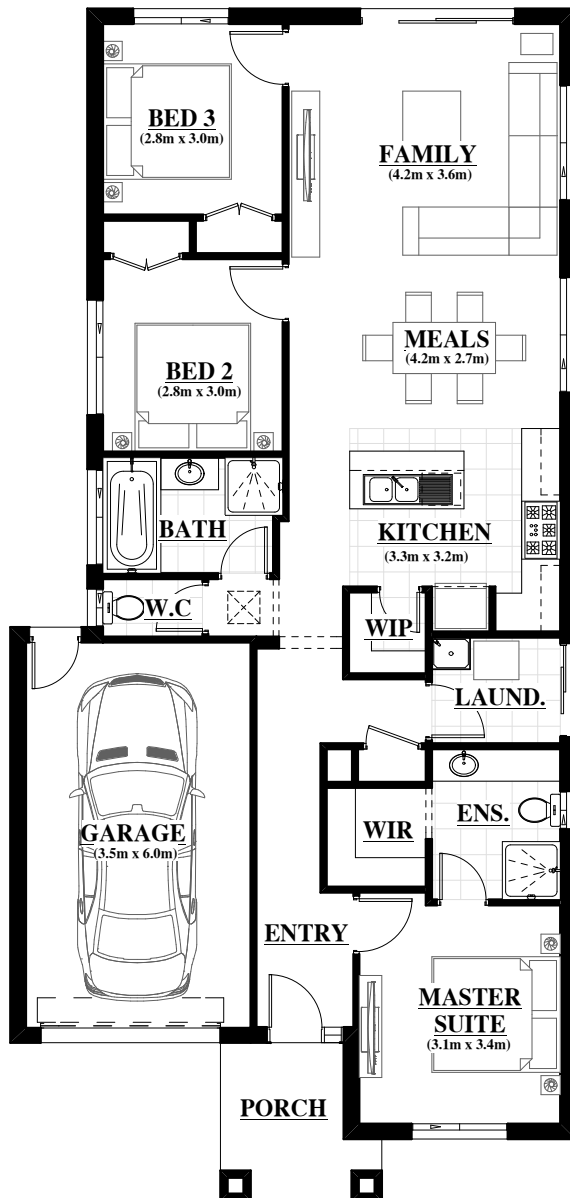

DALRYMBLE 120

New Start
Range

House Width

8.80

House Length

18.56

Minimum Block Width

10.20

Dwelling

111.95

Garage

23.59

Alfresco

0.00

Porch

5.29

Total

140.83

Facades Options.

Arcadia, Astra, Briar, Cashmere, Freemont, Lakeside, Redmond, Sedona

COLMAC HOMES

New Start Range
DALRYMBLE 120