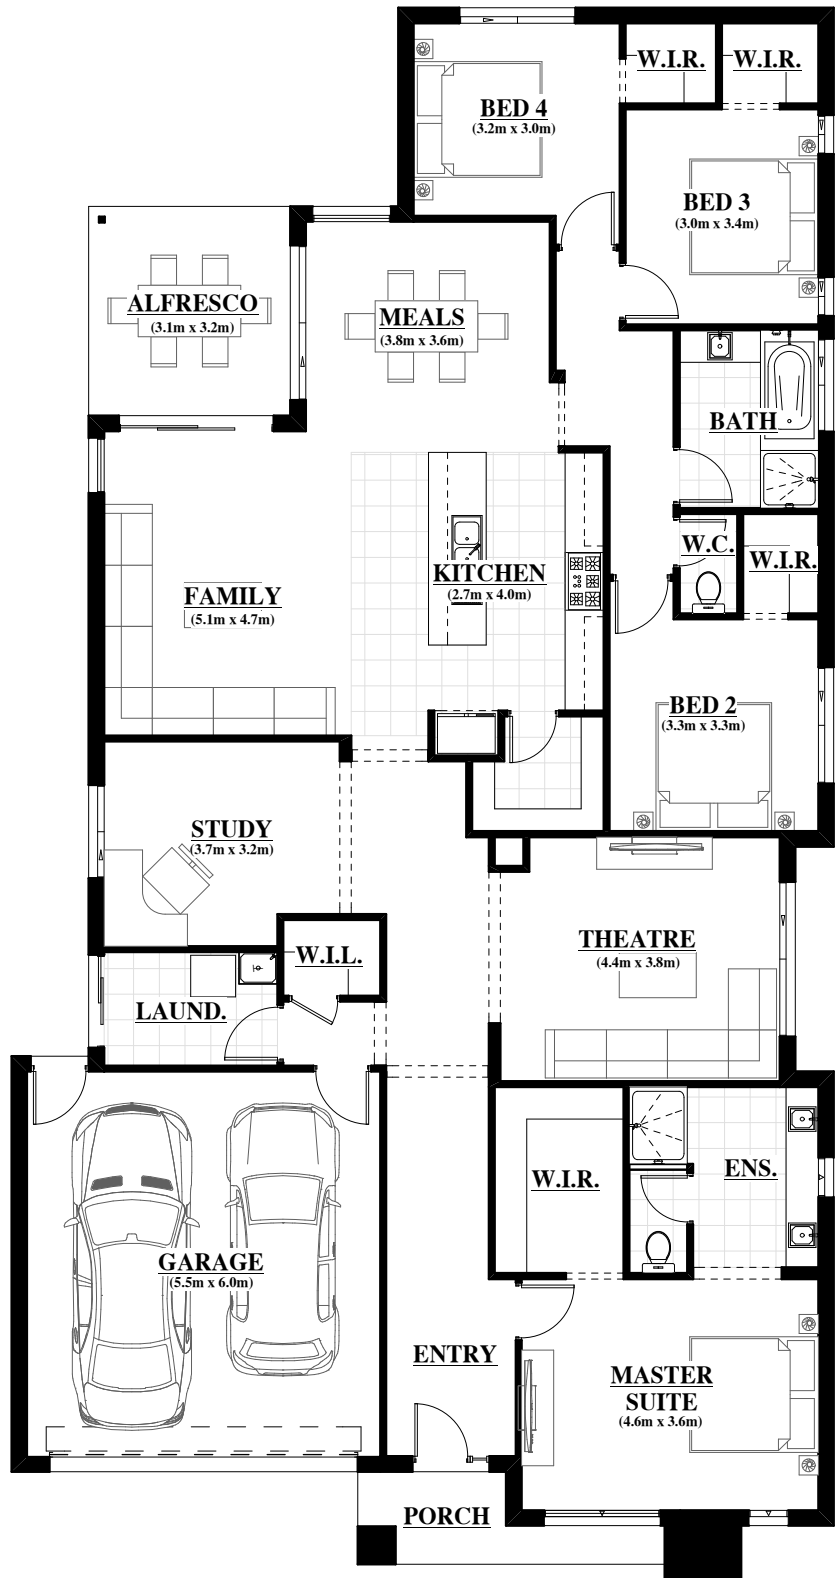

EMBLETON 230

Classic
Range

House Width	
12.80	m
House Length	
24.35	m
Minimum Block Width	
14.20	m
Dwelling	
213.13	m² | 22.94 sq
Garage	
36.05	m² | 3.88 sq
Alfresco	
10.24	m² | 1.10 sq
Porch	
6.10	m² | 0.66 sq
Total	
265.52	m² | 28.58 sq

Facades Options.

Airlie, Ascot, Hartley, Lismore, Mason, Oakland, Osprey, Ramsay, Riviera, Sahara, Sierra

COLMAC HOMES