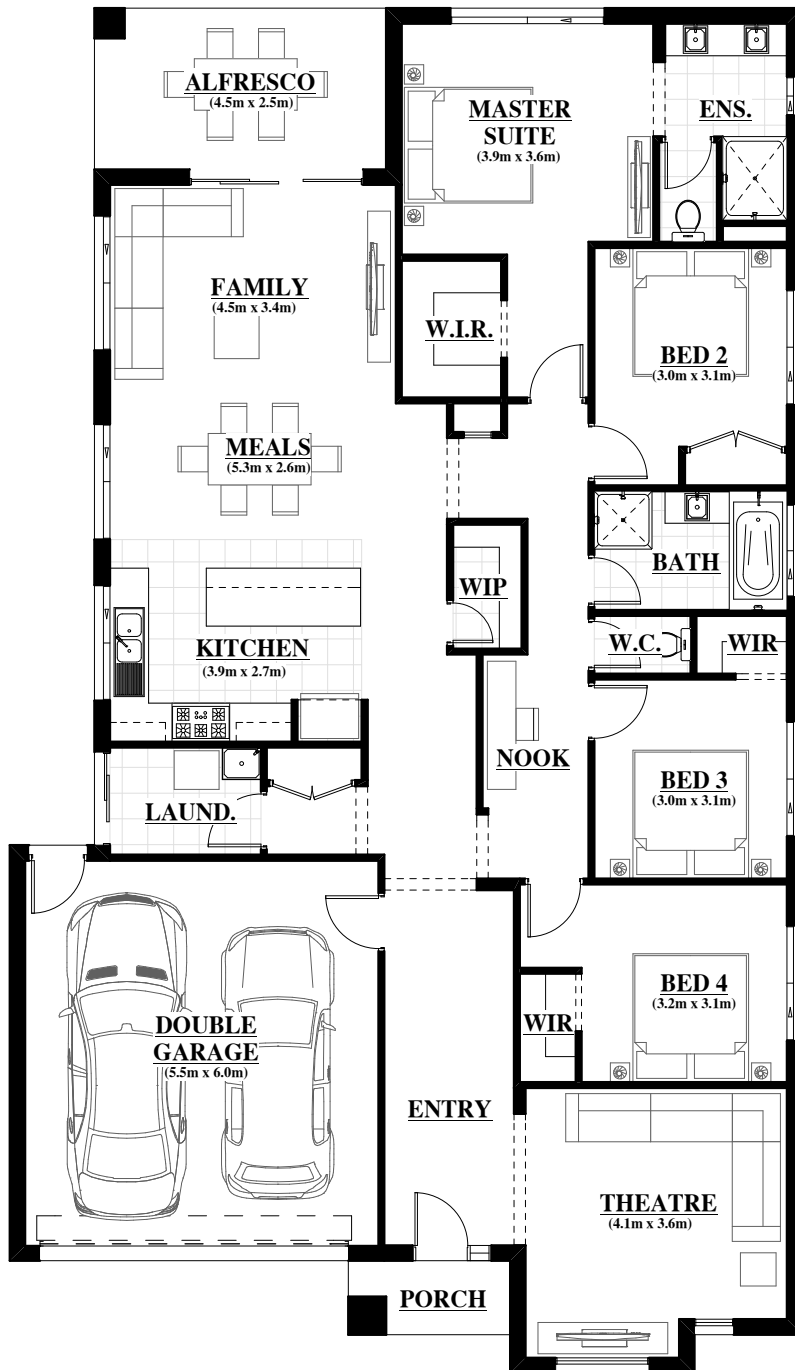

# GLENBROOK 200

Classic Range

House Width	<b>12.34</b>
House Length	<b>21.25</b>
Minimum Block Width	<b>13.74</b>
Dwelling	<b>182.91</b>
Garage	<b>36.08</b>
Alfresco	<b>11.40</b>
Porch	<b>2.90</b>
Total	<b>233.29</b>