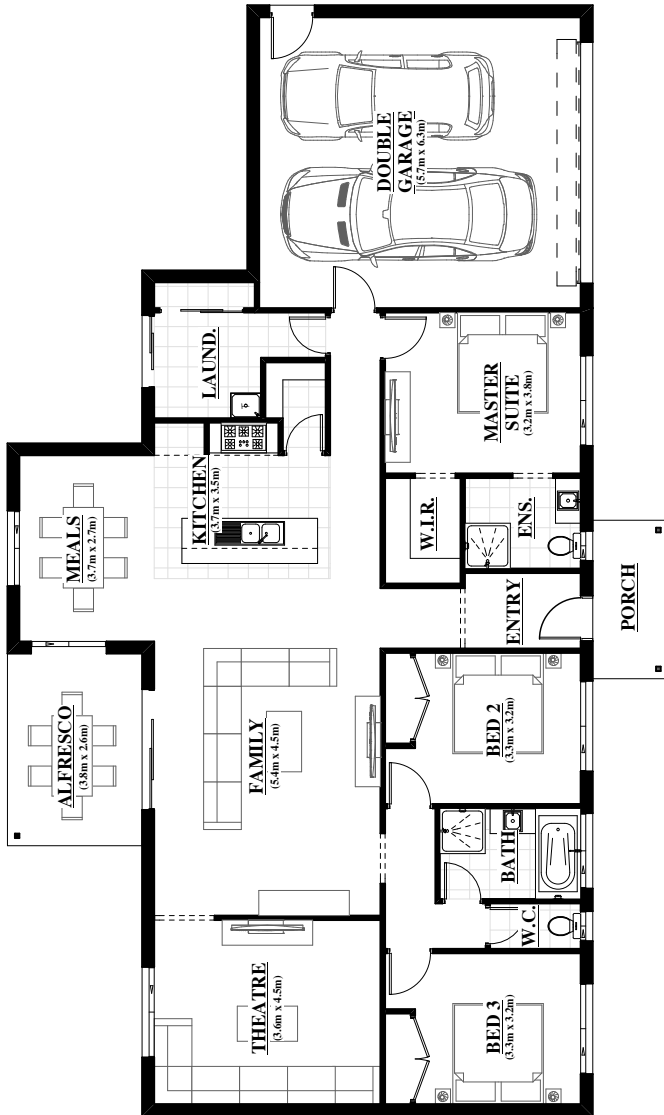

GUTHRIDGE 170

Country
Range

House Width

22.09

House Length

11.64

Dwelling

156.94

Garage

41.18

Alfresco

10.24

Porch

4.73

Total

213.09