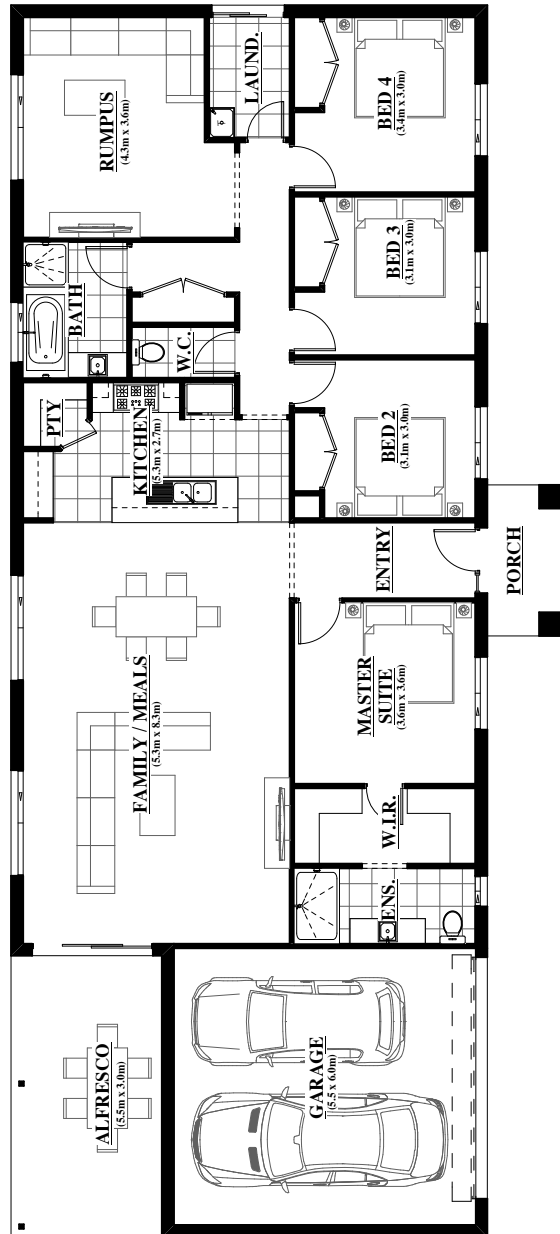

KILCUNDA 190

Country Range

House Width	24.49 m	
House Length	10.97 m	
Dwelling	178.05 m²	18.85 sq
Garage	37.10 m²	3.99 sq
Alfresco	16.77 m²	1.81 sq
Porch	4.50 m²	0.48 sq
Total	236.42 m²	25.45 sq

Facades Options.

*Please Discuss with your Sales Consultant.