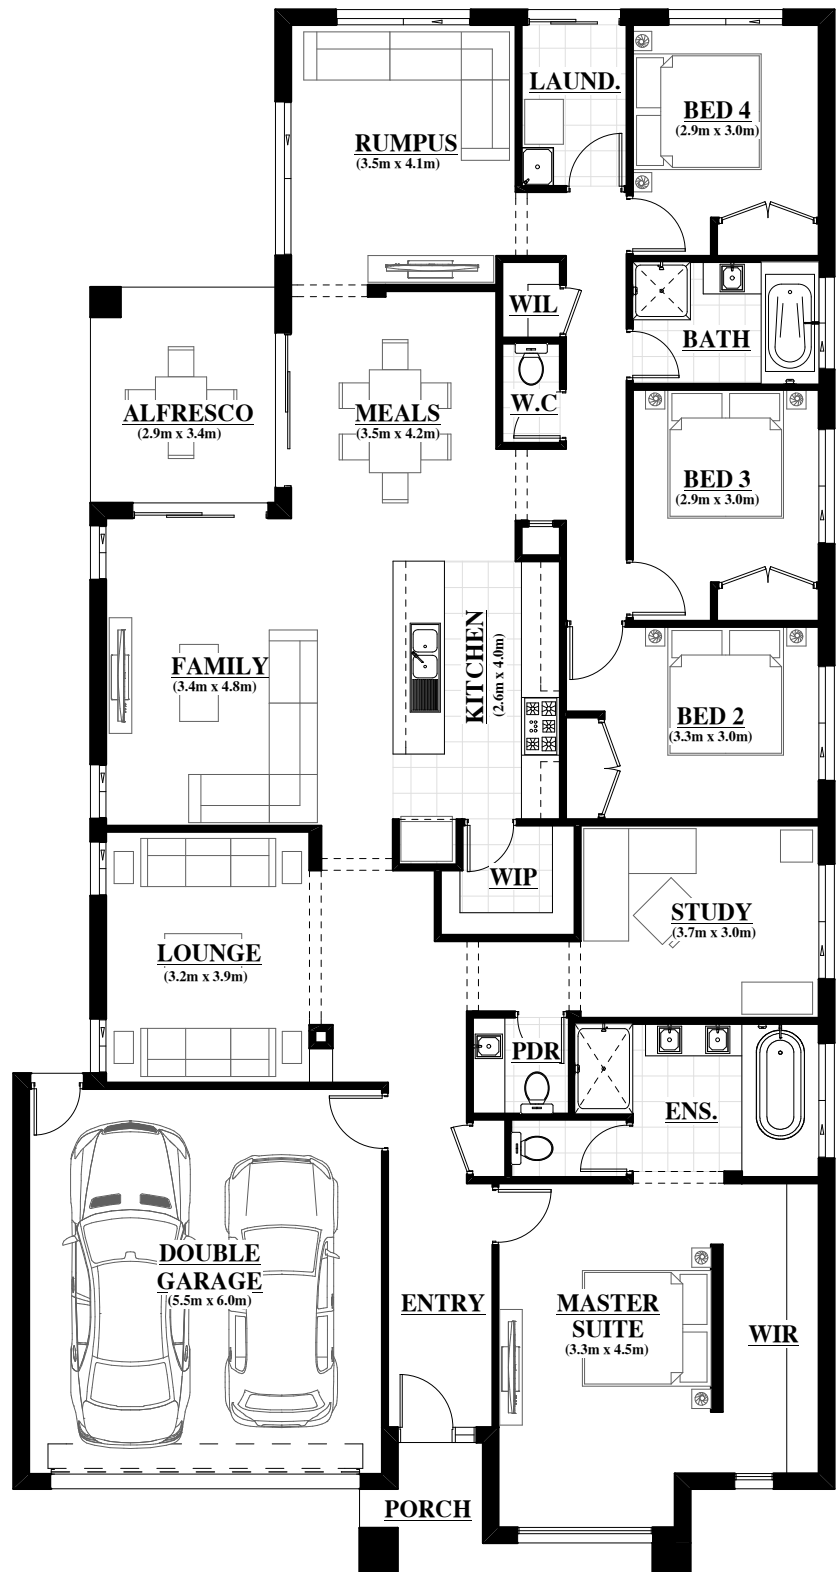

MATISSE 230

Classic
Range

House Width	
12.78	m
House Length	
23.75	m
Minimum Block Width	
14.18	m
Dwelling	
214.02 m ²	23.04 sq
Garage	
36.39 m ²	3.92 sq
Alfresco	
9.68 m ²	1.04 sq
Porch	
4.76 m ²	0.51 sq
Total	
264.85 m ²	28.51 sq

Facades Options.

Auburn, Baldwin, Centra,
Daintree, Grandeur, Madison,
Medina, Quays, Riviera, Sierra

COLMAC HOMES