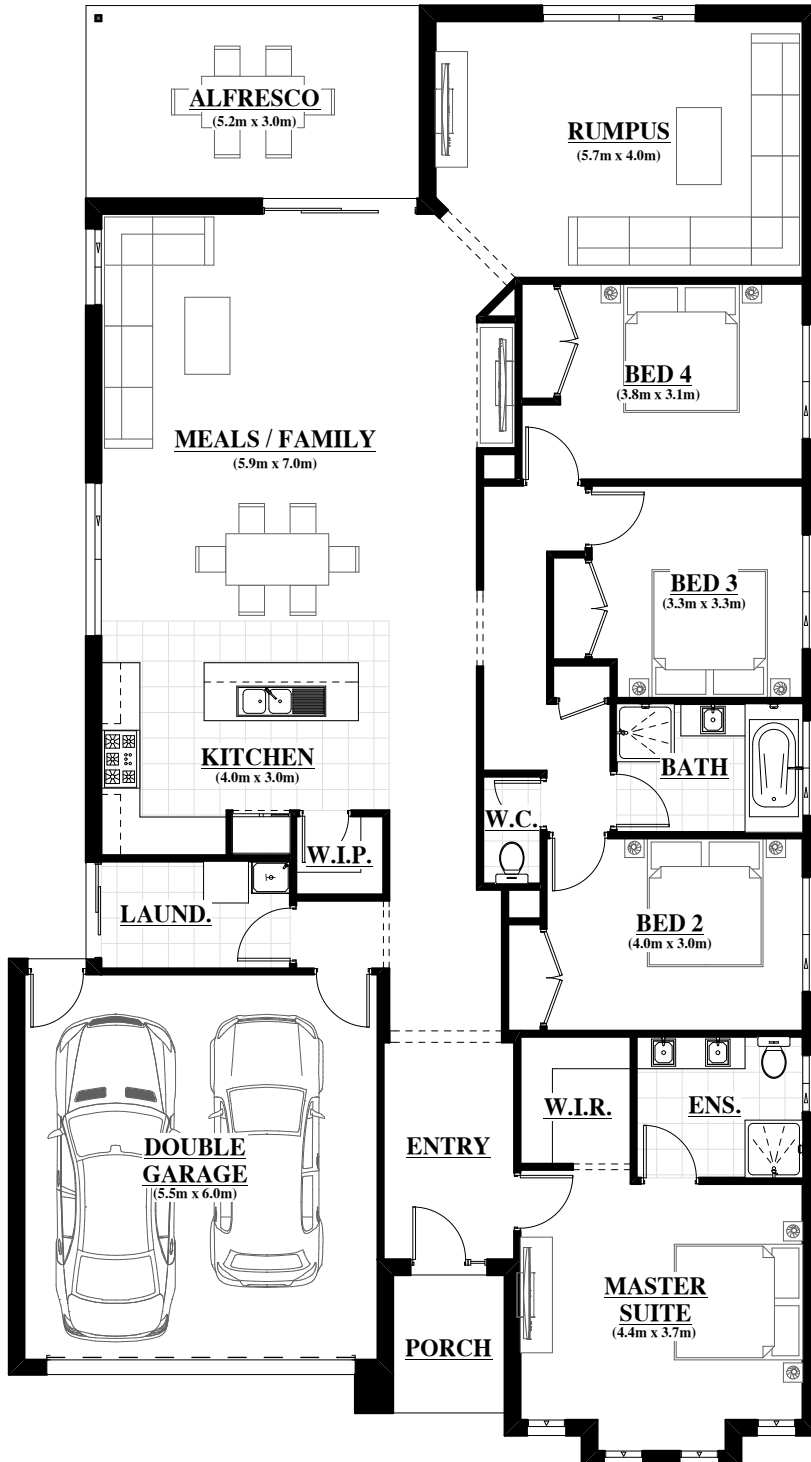

MATLOCK 220

Classic
Range

House Width	12.60
House Length	22.74
Minimum Block Width	14.00
Dwelling	201.81
Garage	36.42
Alfresco	15.60
Porch	4.10
Total	257.93

Facades Options.

*Please Discuss with your Sales Consultant.

COLMAC HOMES

Classic Range
MATLOCK 220