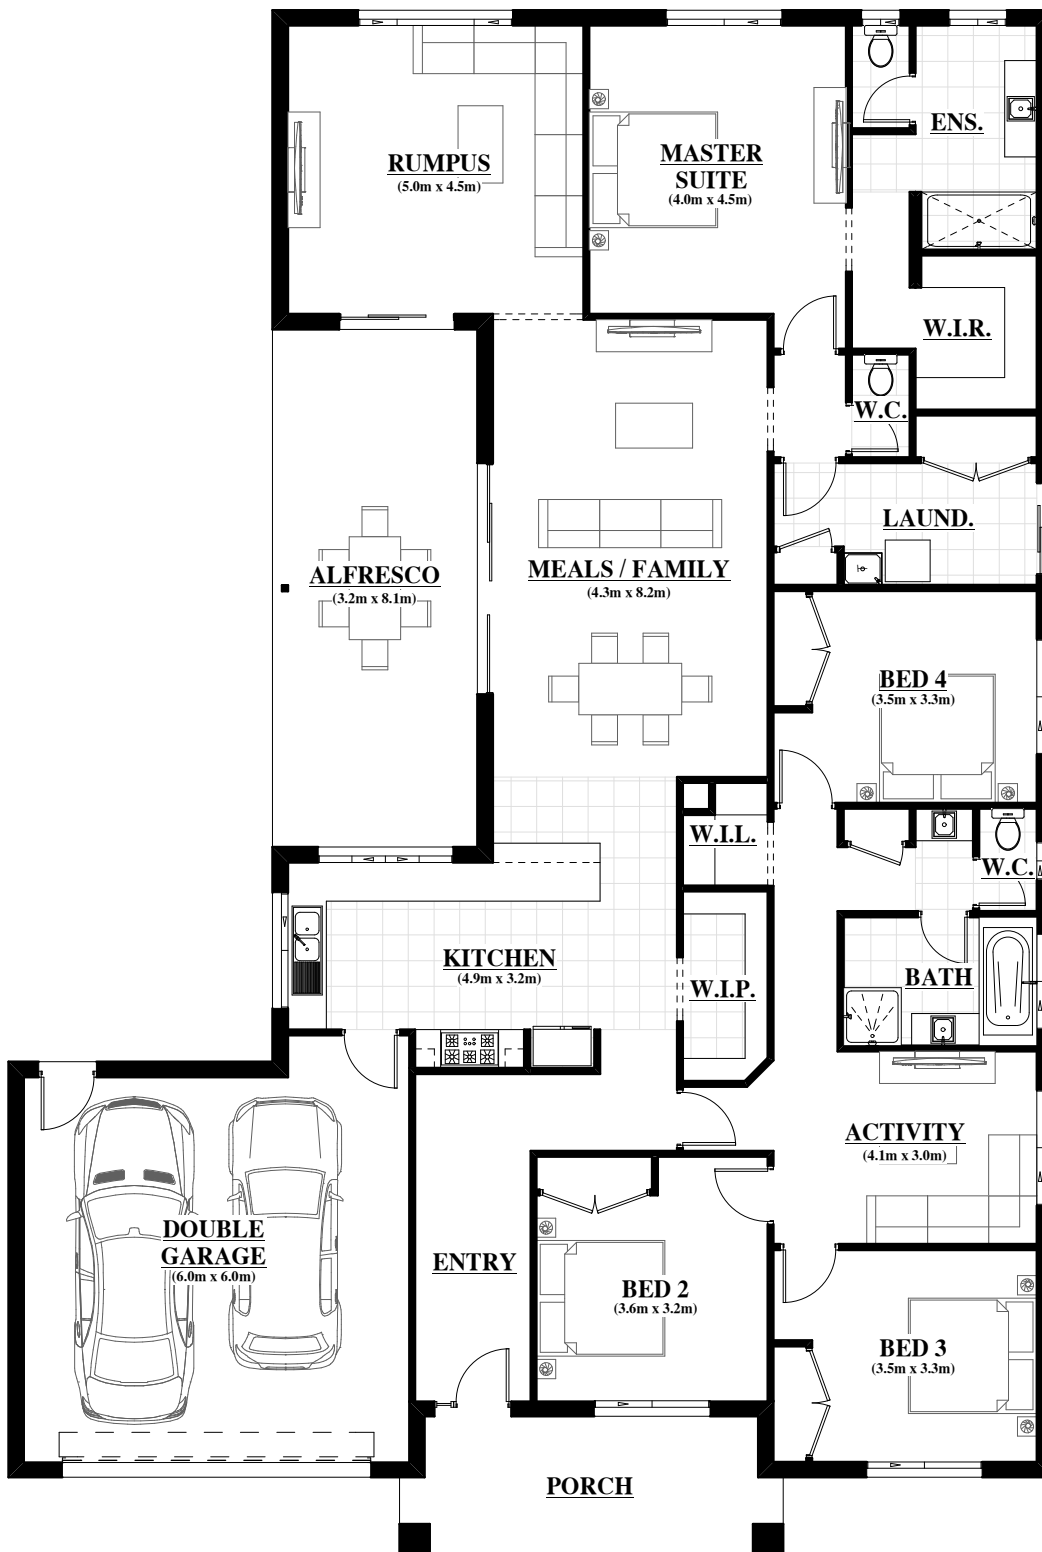

NICHOLSON 250

Classic
Range

House Width	16.25
House Length	24.04
Minimum Block Width	17.65
Dwelling	231.75
Garage	41.47
Alfresco	25.71
Porch	12.09
Total	311.02

Facades Options.

*Please Discuss with your Sales Consultant.