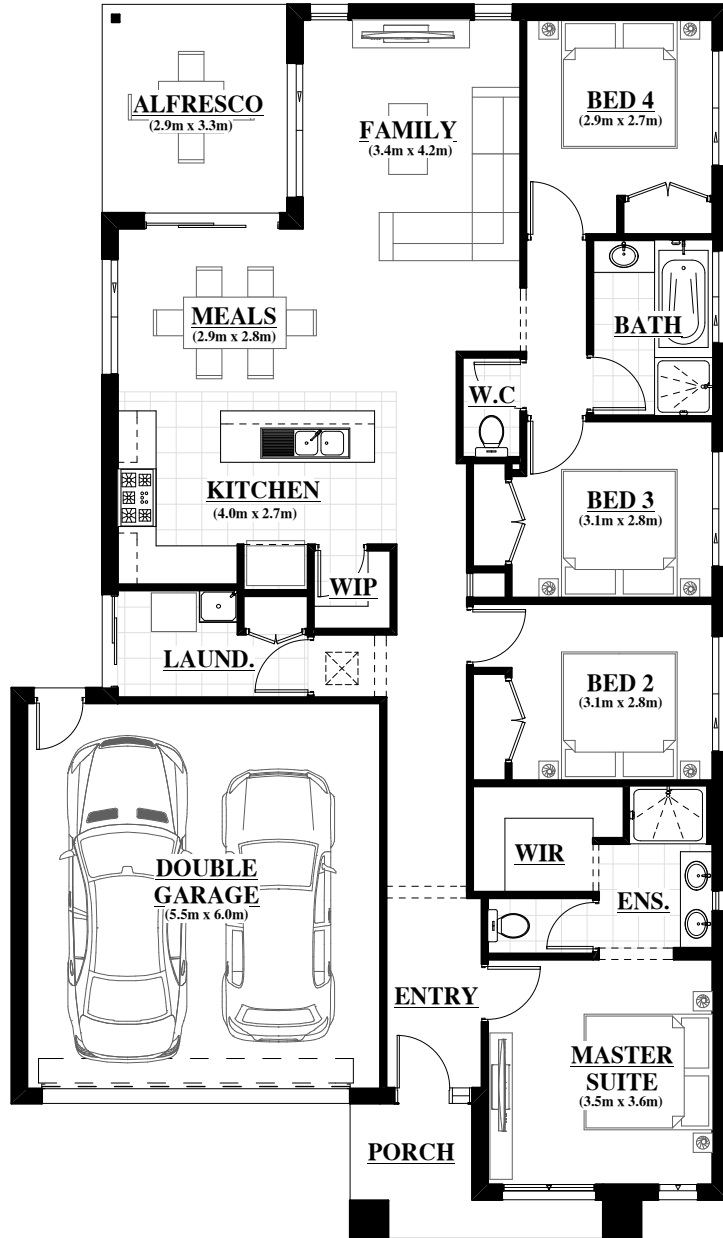

PARKWOOD 150

New Start
Range

House Width	
11.15	m
House Length	
19.21	m
Minimum Block Width	
12.55	m
Dwelling	
136.29 m ²	14.67 sq
Garage	
36.10 m ²	3.89 sq
Alfresco	
9.36 m ²	1.01 sq
Porch	
5.57 m ²	0.60 sq
Total	
187.32 m ²	20.17 sq

Facades Options.

Arcadia, Astra, Briar, Cashmere, Freemont, Lakeside, Redmond, Sedona

COLMAC HOMES