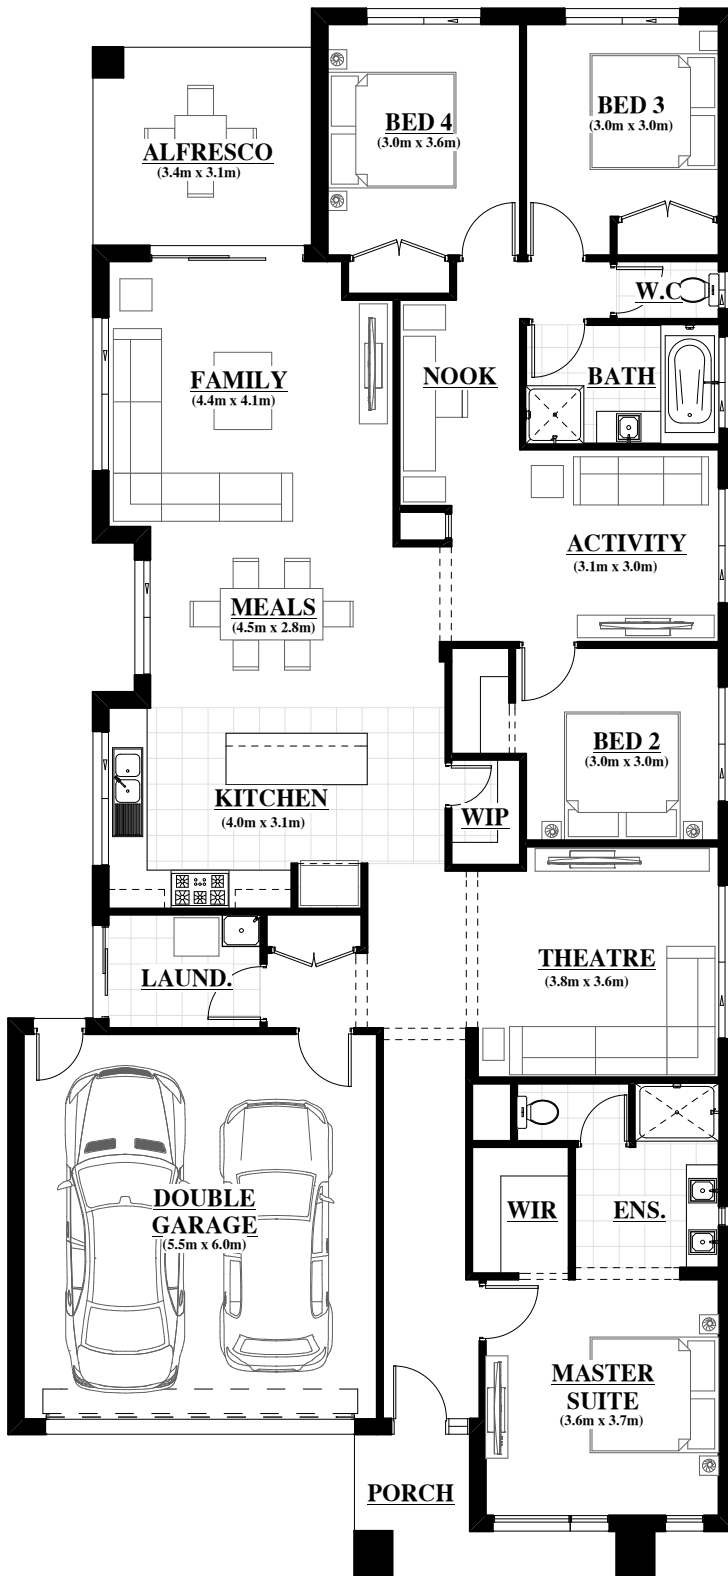

**PIERMONT
200**

Classic
Range

House Width	11.30
House Length	24.42
Minimum Block Width	12.70
Dwelling	186.03
Garage	36.08
Alfresco	10.54
Porch	5.33
Total	237.97

Facades Options.

Airle, Hartley, Hillcroft,
Lismore, Montana, Riviera,
Sahara, Sierra