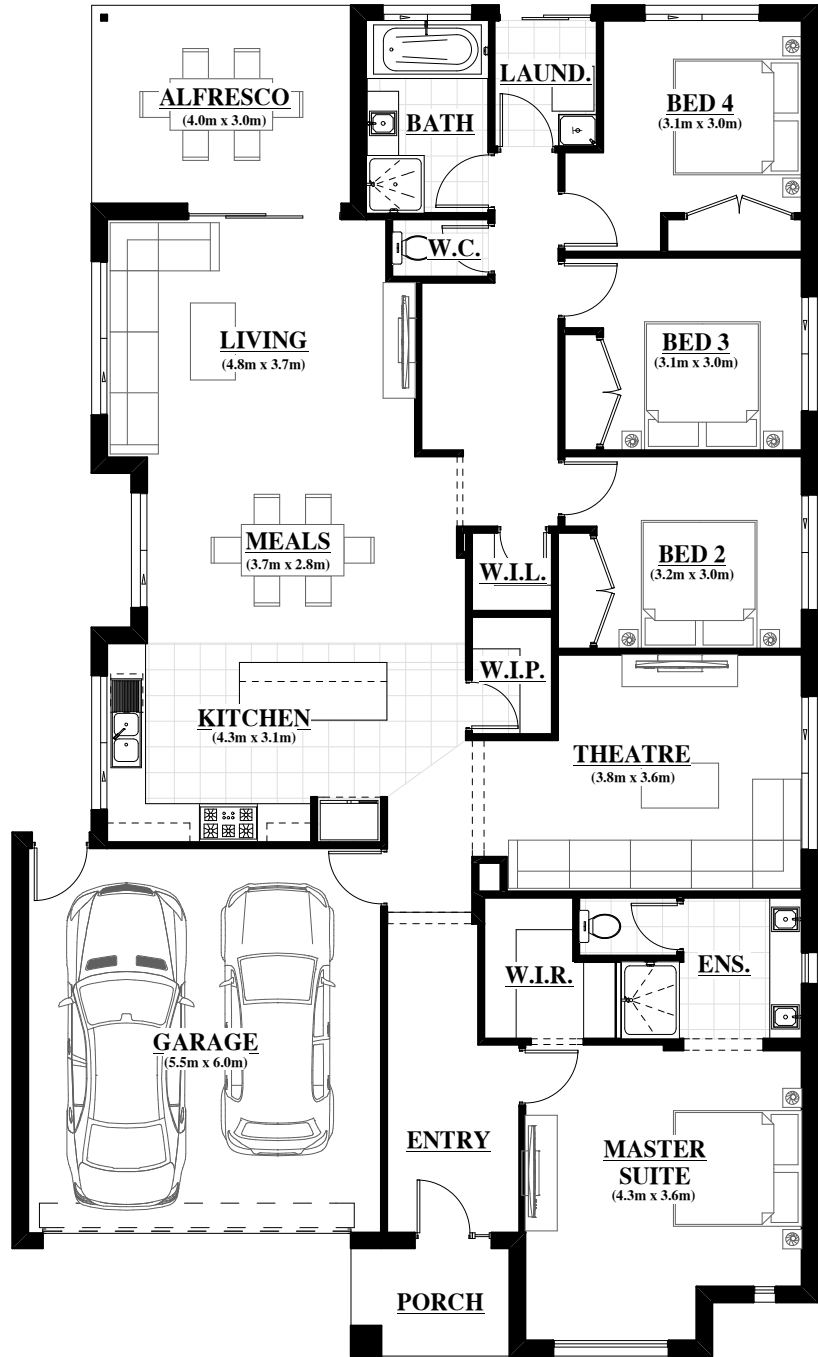

PORTLAND 190

Classic
Range

House Width	
12.53	m
House Length	
21.03	m
Minimum Block Width	
13.93	m
Dwelling	
183.25 m²	19.73 sq
Garage	
36.06 m²	3.88 sq
Alfresco	
12.48 m²	1.34 sq
Porch	
2.07 m²	0.22 sq
Total	
233.86 m²	25.17 sq

Facades Options.

Airlie, Ascot, Hartley, Lismore, Mason, Oakland, Osprey, Ramsay, Riviera, Sahara, Sierra

COLMAC HOMES