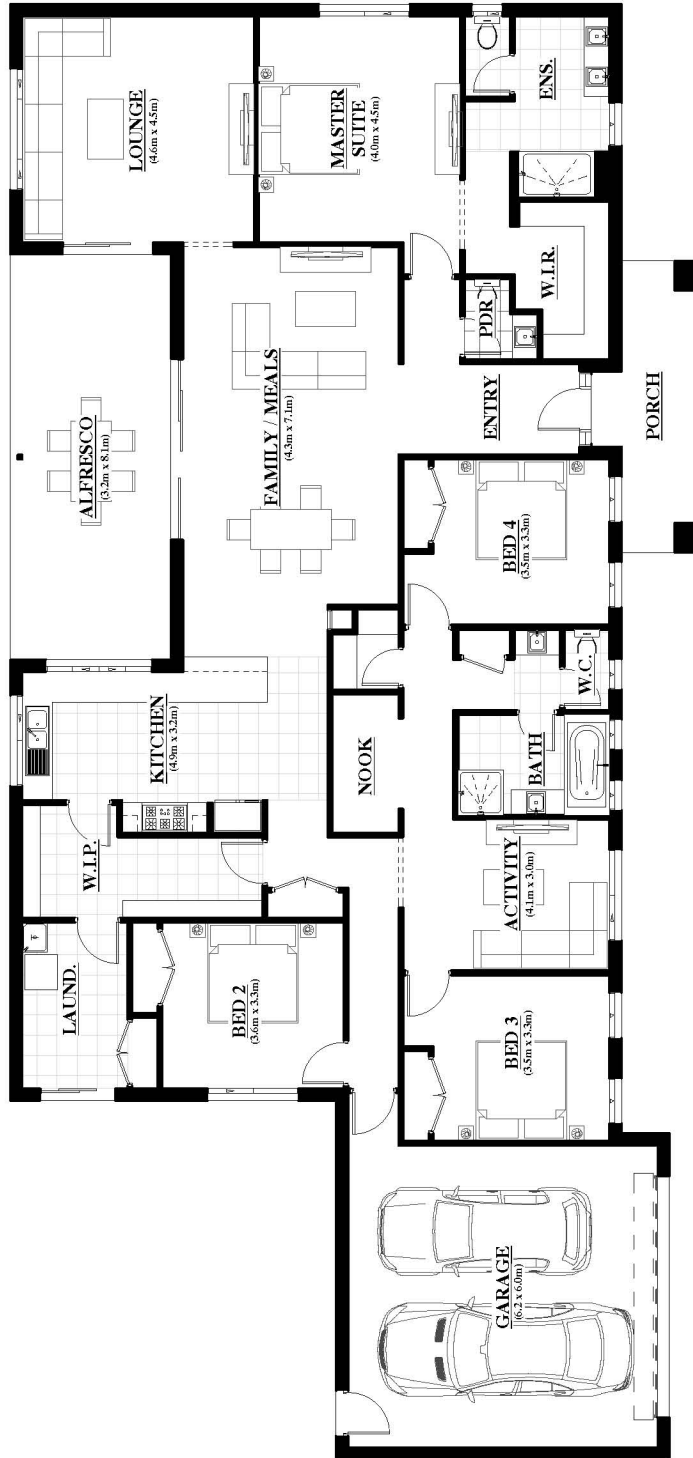

SILVERTON 260

Country
Range

House Width	
28.93	m
House Length	
13.09	m
Dwelling	
241.76 m²	26.02 sq
Garage	
42.80 m²	4.61 sq
Alfresco	
25.71 m²	2.77 sq
Porch	
9.60 m²	1.03 sq
Total	
319.87 m²	34.43 sq

Facades Options.

*Please Discuss with your Sales Consultant.