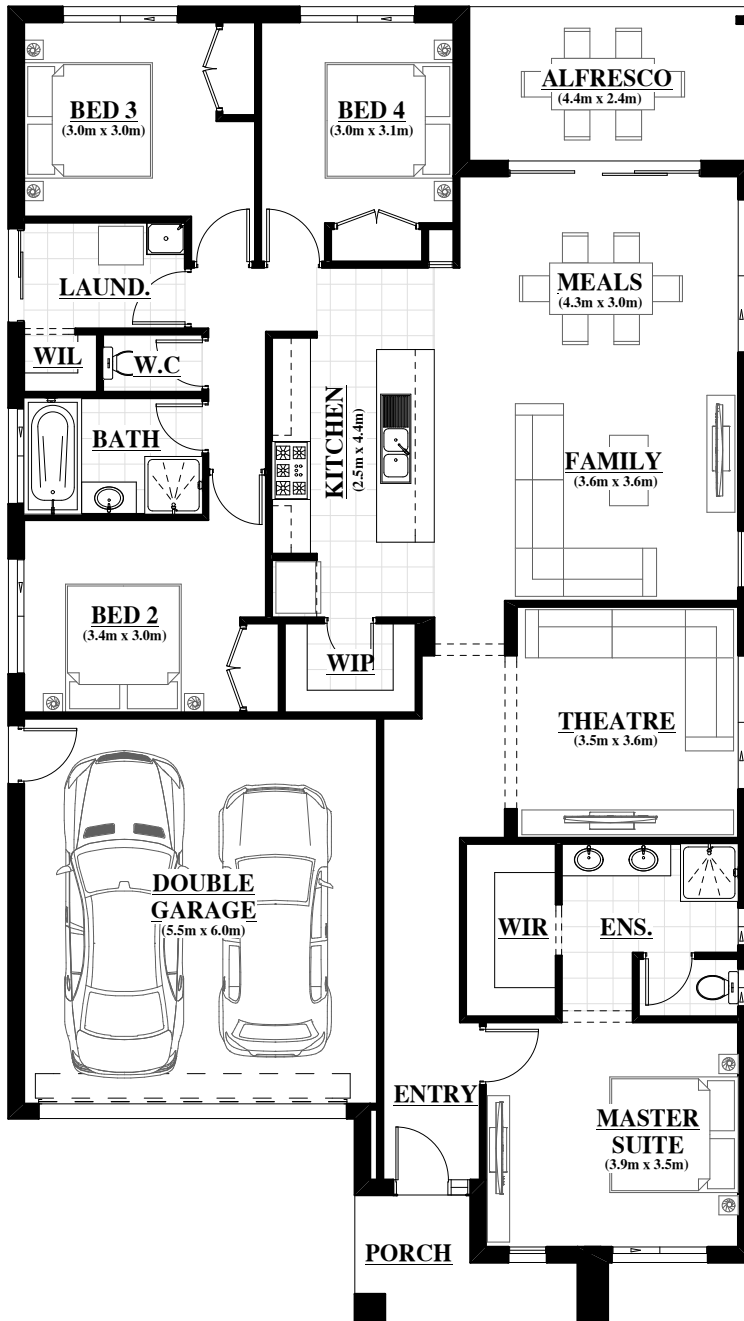

# TARRABOOL 180

New Start Range

House Width	<b>11.60</b>
House Length	<b>20.51</b>
Minimum Block Width	<b>14.00</b>
Dwelling	<b>166.50</b>
Garage	<b>35.68</b>
Alfresco	<b>10.63</b>
Porch	<b>5.67</b>
<b>Total</b>	<b>218.48</b>

### Facades Options.

Arcadia, Astra, Briar, Cashmere, Freemont, Lakeside, Redmond, Sedona