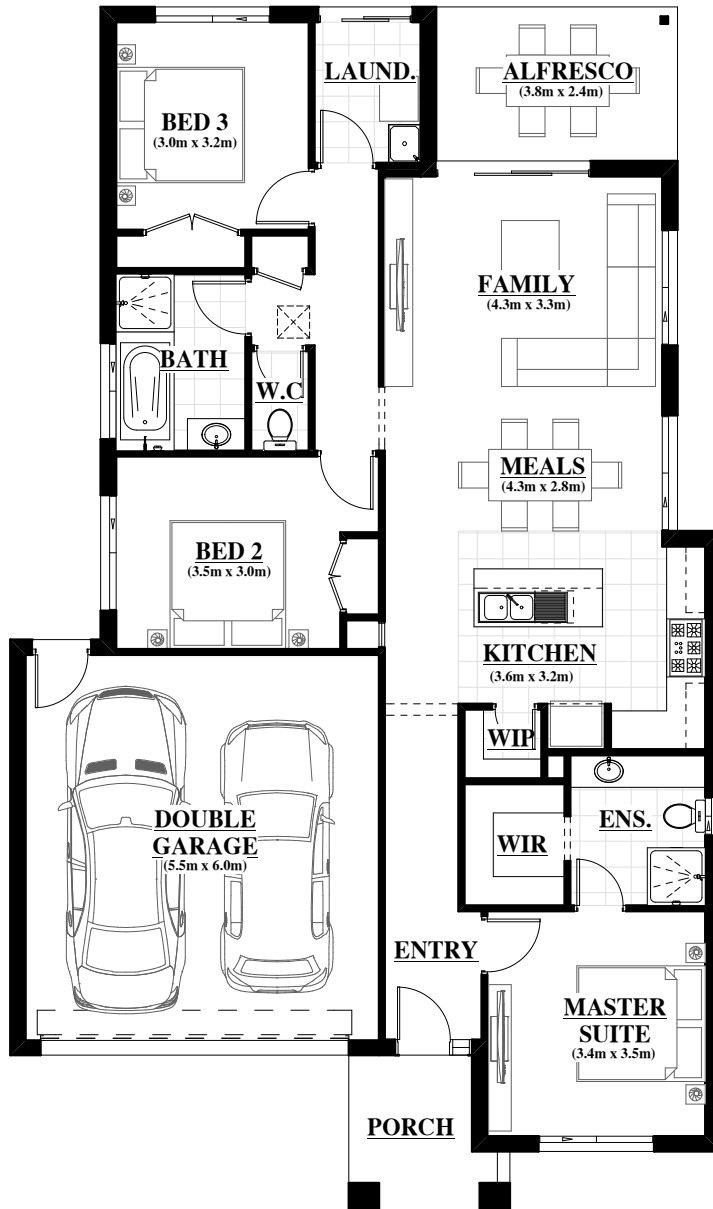

TORRENS 130

New Start
Range

House Width

11.06

House Length

18.78

Minimum Block Width

12.46

Dwelling

121.82

Garage

36.10

Alfresco

9.02

Porch

5.29

Total

172.23

Facades Options.

Arcadia, Astra, Briar, Cashmere, Fremont, Lakeside, Redmond, Sedona

COLMAC HOMES

New Start Range
TORRENS 130