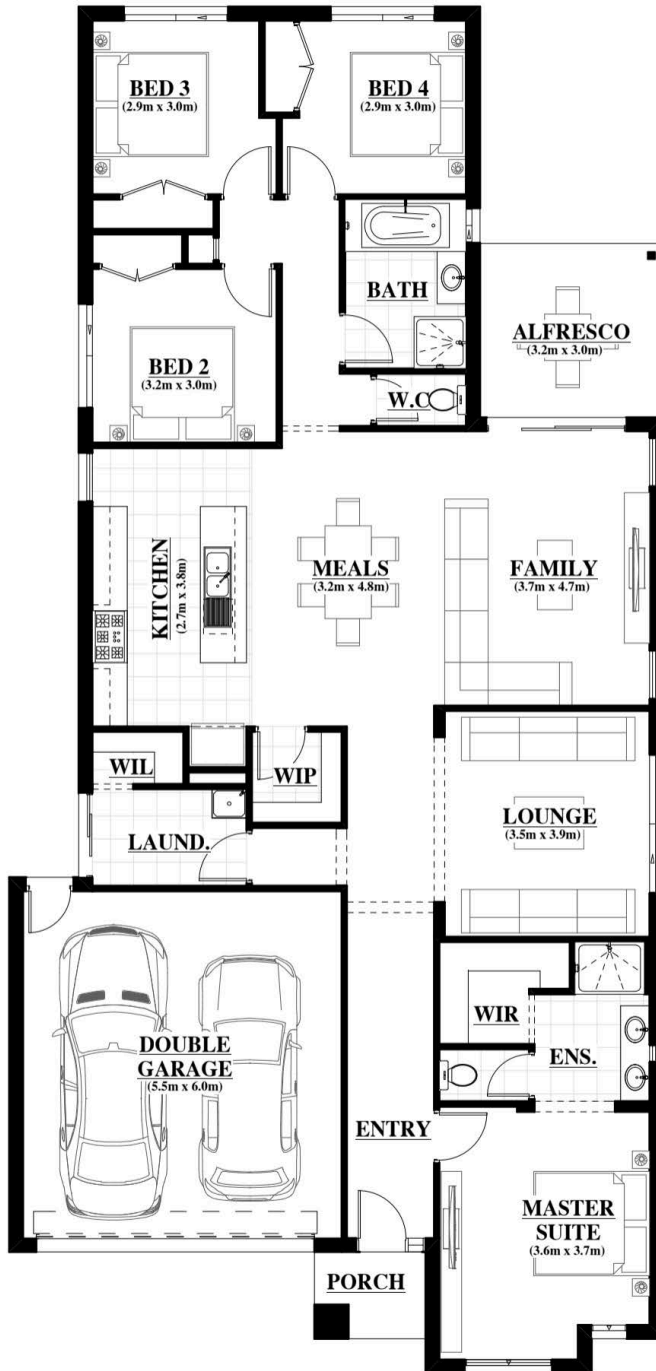

MANUKA 190

New Start
Range

House Width	11.30
House Length	23.60
Minimum Block Width	12.70
Dwelling	174.28
Garage	36.05
Alfresco	9.51
Porch	2.88
Total	222.72

Facades Options.

Arcadia, Astra, Briar, Cashmere, Freemont, Lakeside, Redmond, Sedona