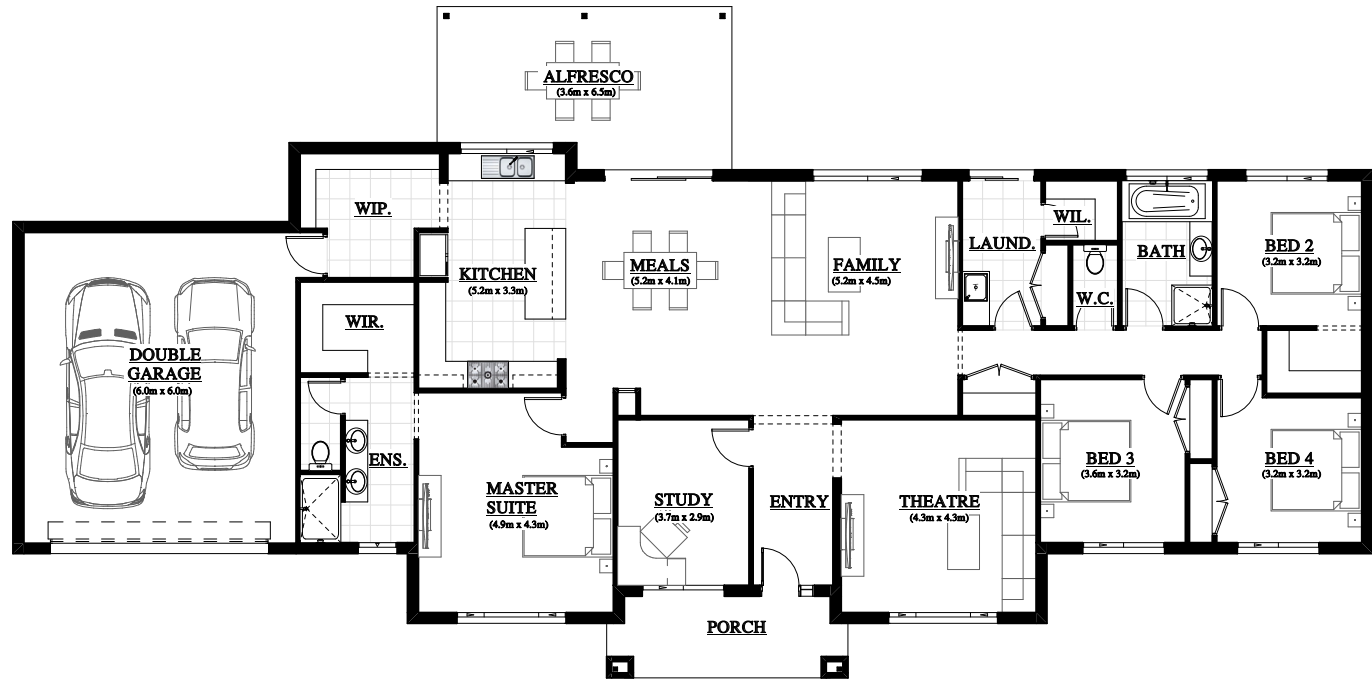

MOONDARRA 240

Country Range

House Width	29.98 m	
House Length	14.80 m	
Dwelling	223.24 m ²	24.03 sq
Garage	46.24 m ²	4.98 sq
Alfresco	21.55 m ²	2.32 sq
Porch	9.11 m ²	0.98 sq

Total	300.14 m ²	32.31 sq
-------	-----------------------	----------

Facades Options. *Please Discuss with your Sales Consultant.

*Basic Facade.

*Upgraded Facade.