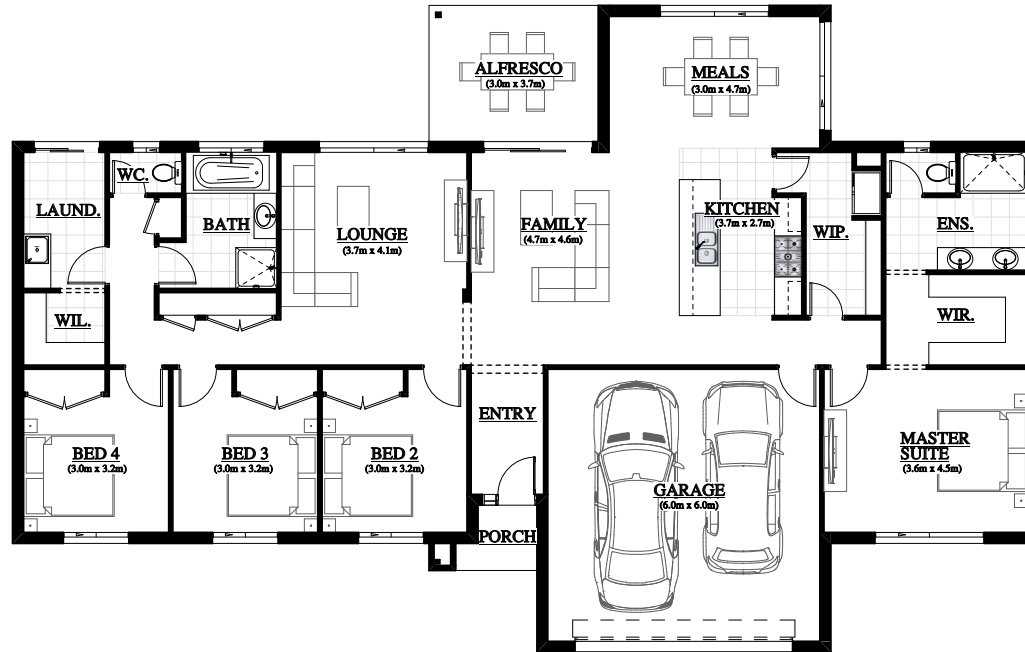

SAMBELL 210

Country Range

House Width	22.63 m	
House Length	14.25 m	
Dwelling	191.56 m ²	20.62 sq
Garage	38.73 m ²	4.17 sq
Alfresco	11.52 m ²	1.24 sq
Porch	2.59 m ²	0.28 sq

Total	244.40 m ²	26.31 sq
-------	-----------------------	----------

COLMAC HOMES

Facades Options. *Please Discuss with your Sales Consultant.

*Basic Facade.

*Upgraded Facade.