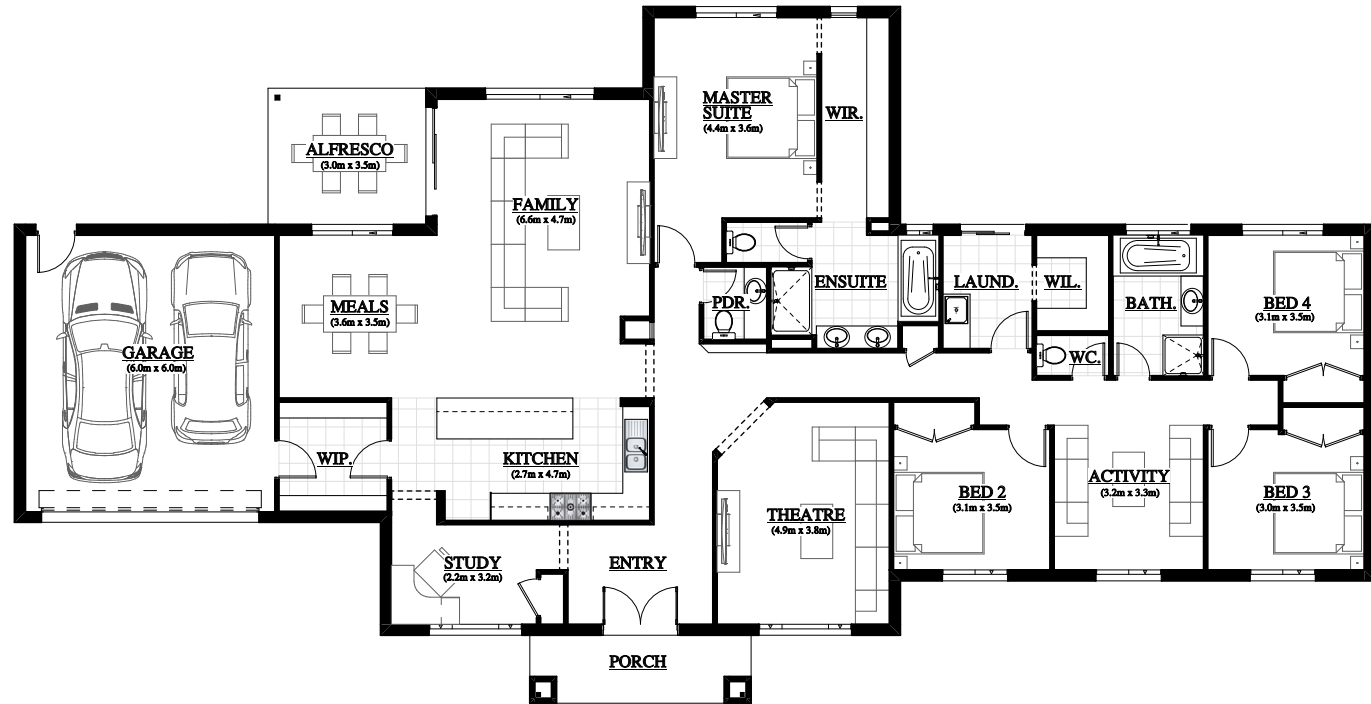

TOOLONDA 260

Country
Range

House Width	30.00 m	
House Length	15.36 m	
Dwelling	243.02 m ²	26.16 sq
Garage	37.71 m ²	4.06 sq
Alfresco	10.44 m ²	1.12 sq
Porch	7.73 m ²	0.79 sq

Total	298.49 m ²	32.13 sq
-------	-----------------------	----------

COLMAC HOMES

Facades Options. *Please Discuss with your Sales Consultant.

*Basic Facade.

*Upgraded Facade.