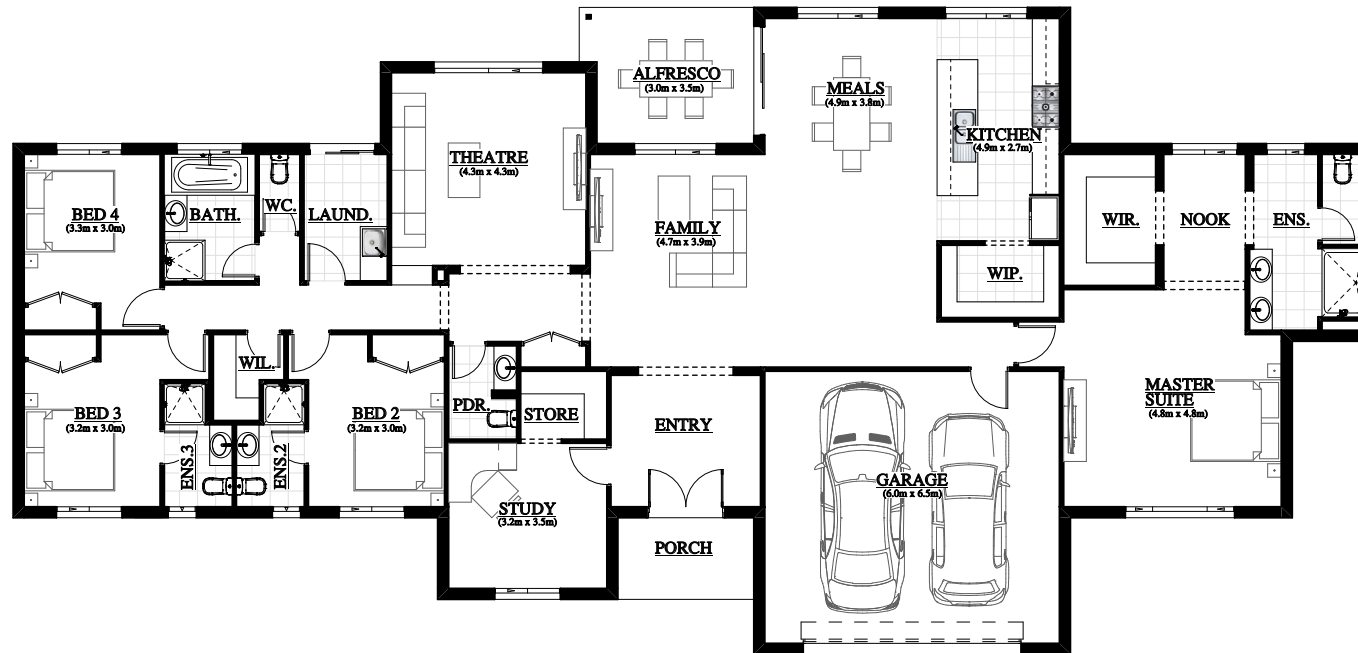

# COORONG 280

Country Range

House Width	<b>30.00</b> m	
House Length	<b>14.25</b> m	
Dwelling	<b>256.14</b> m <sup>2</sup>	<b>27.57</b> sq
Garage	<b>41.93</b> m <sup>2</sup>	<b>4.51</b> sq
Alfresco	<b>10.85</b> m <sup>2</sup>	<b>1.17</b> sq
Porch	<b>5.40</b> m <sup>2</sup>	<b>0.58</b> sq

Total	<b>314.32</b> m <sup>2</sup>	<b>33.83</b> sq
-------	------------------------------	-----------------

**Facades Options.** \*Please Discuss with your Sales Consultant.

\*Basic Facade.

\*Upgraded Facade.