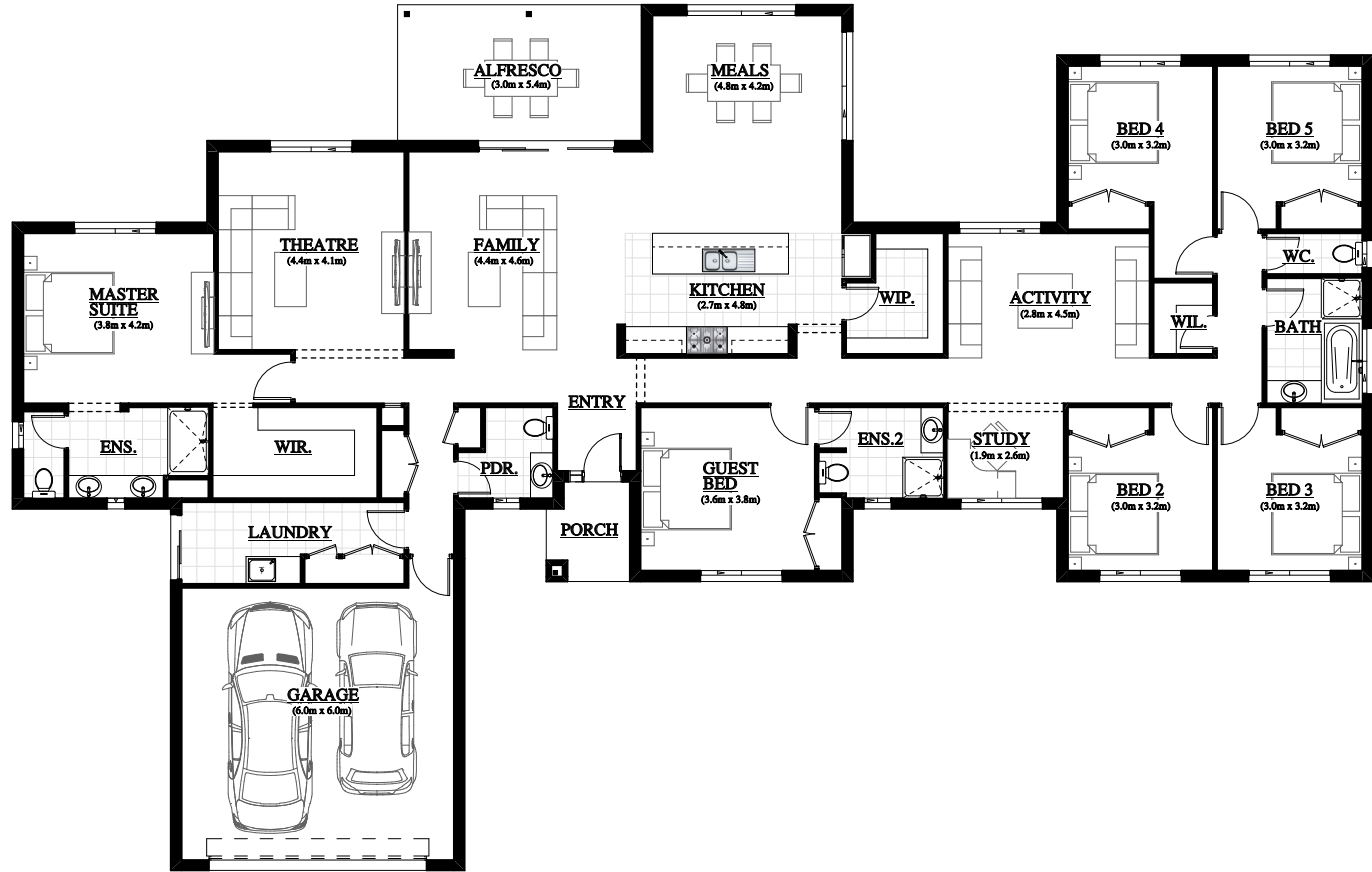

JUBILEE 310

Country Range

House Width	30.00 m	
House Length	19.09 m	
Dwelling	283.55 m ²	30.52 sq
Garage	41.18 m ²	4.43 sq
Alfresco	16.14 m ²	1.74 sq
Porch	3.81 m ²	0.41 sq

Total	344.68 m ²	37.10 sq
-------	------------------------------	-----------------

Facades Options. *Please Discuss with your Sales Consultant.

*Basic Facade.

*Upgraded Facade.